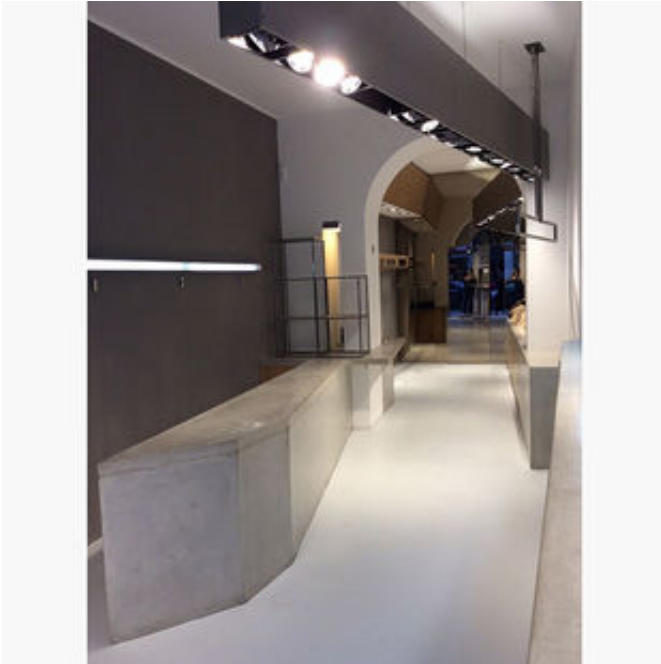

Location card: **L1262M - Brera Location n°CR90**