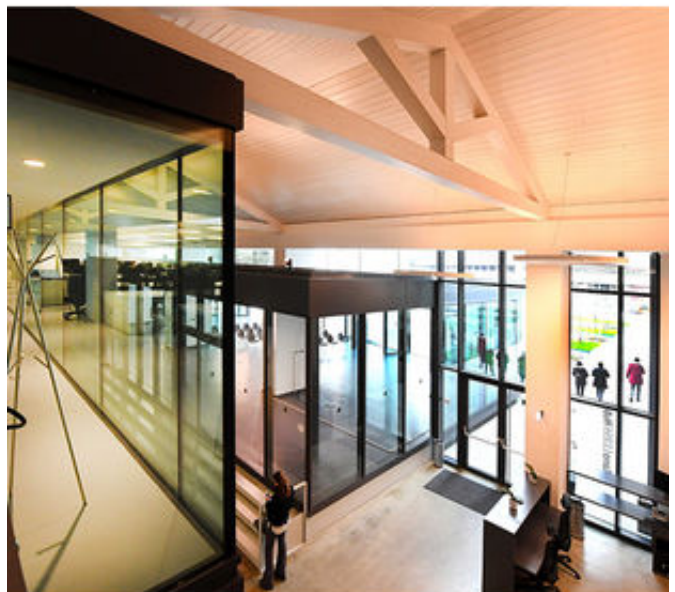

Location card: L1387M - Brera Location n°CR122