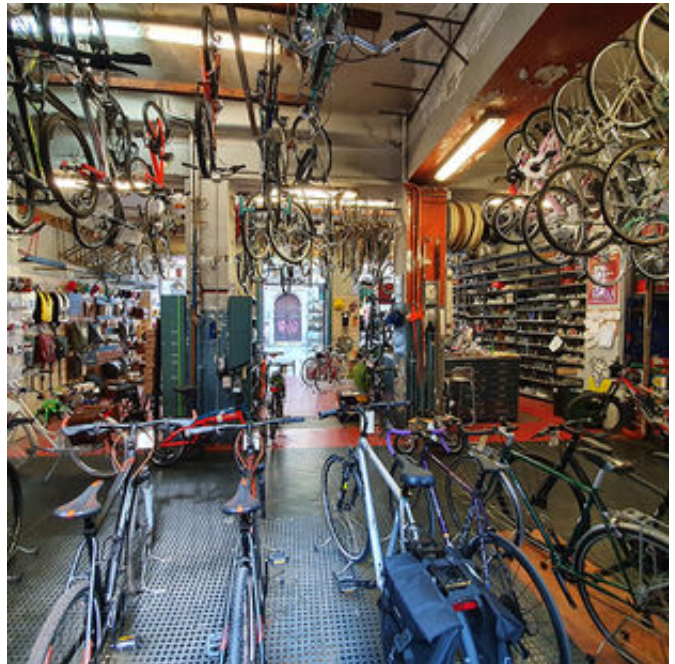

Location card: **L1390M - Brera Location n°CR85**