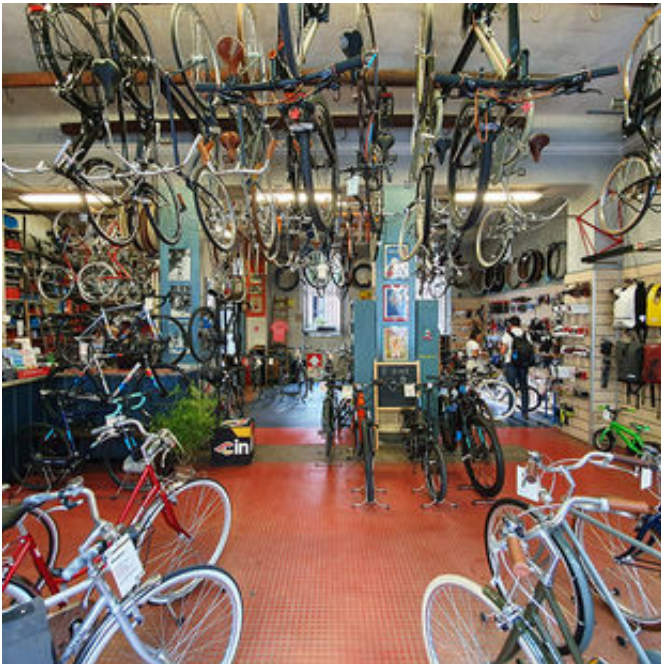

Location card: **L1390M - Brera Location n°CR85**