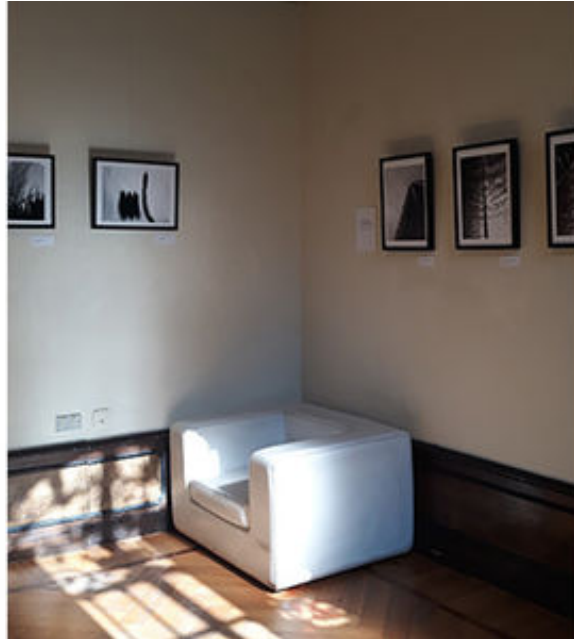

## Location card: **L1408M - Brera Location n°CR131**

**CODE:** L1408M

**DISTRICT:** brera

**TOTAL SQ.M.:** 62

**HIGHT:** 4m

**FLOOR:** 1

**ROOMS NUMBER:** 2

**ENTRANCE ON STREET:** No

### **DESCRIPTION:**

Inside the Bonacossa palace, a prestigious building located in the center of Milan and built by architect Antonio Comini in 1894, there is the Museum of Art and Science, home to the Matthaes family's art collections, The splendid Leonardo rooms, which overlook the Sforzesco Castle, are the ideal setting for temporary art exhibitions and in particular as a prestigious showcase for the Fuorisalone 2020. The Leonardo rooms have a total area of ??62m<sup>2</sup> (30m<sup>2</sup> + 32m<sup>2</sup>) with 4 meters of floor / ceiling height, they are designed for painting, photography and sculpture exhibitions.