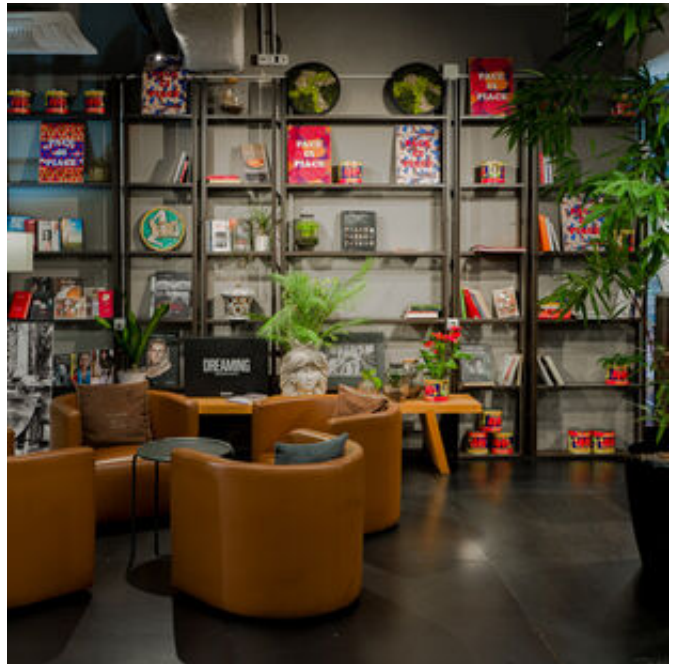

Location card: L1540M - Living Mercato Centrale